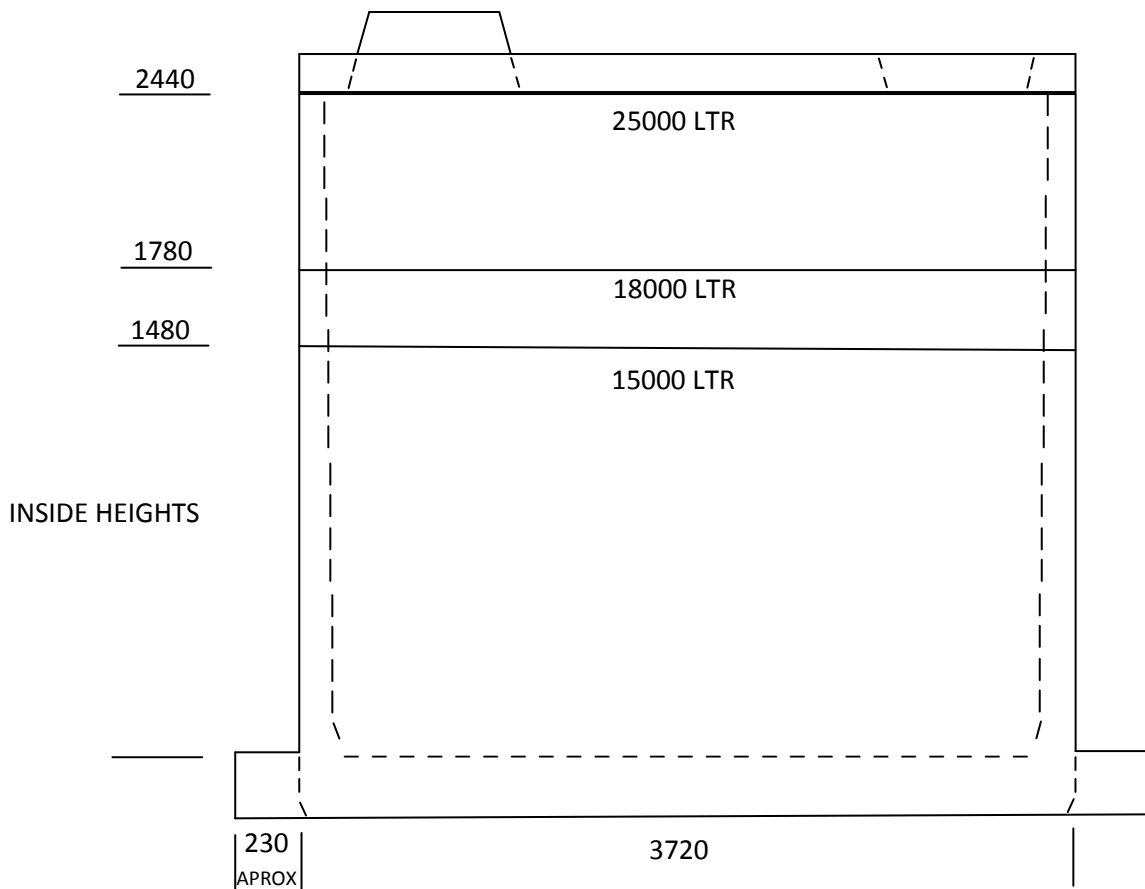

Bowers & Son Ltd

Concrete Manufacturers TE AWAMUTU

Effluent Tank

Bowers & Son Ltd

Concrete Manufacturers TE AWAMUTU

1852 Alexandra Street Te Awamutu Ph:07 871 5209 Fax:07 8715249

Email:sales@bowersconcrete.co.nz Web:www.bowersconcrete.co.nz